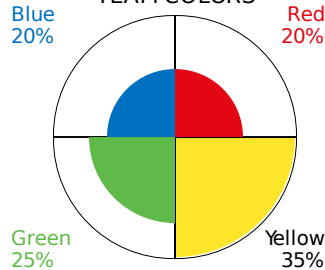

Demo Team

SENSING & INTUITION

TOP 2 TEAM COLORS

BOTTOM 2 TEAM COLORS

TEAM COLORS OVER 50%