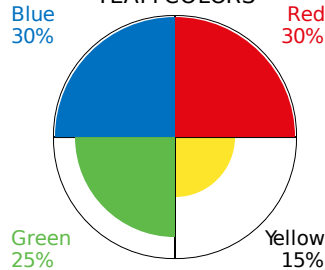

Demo Team

SENSING & INTUITION

TOP 2 TEAM COLORS

BOTTOM 2 TEAM COLORS

TEAM COLORS OVER 50%