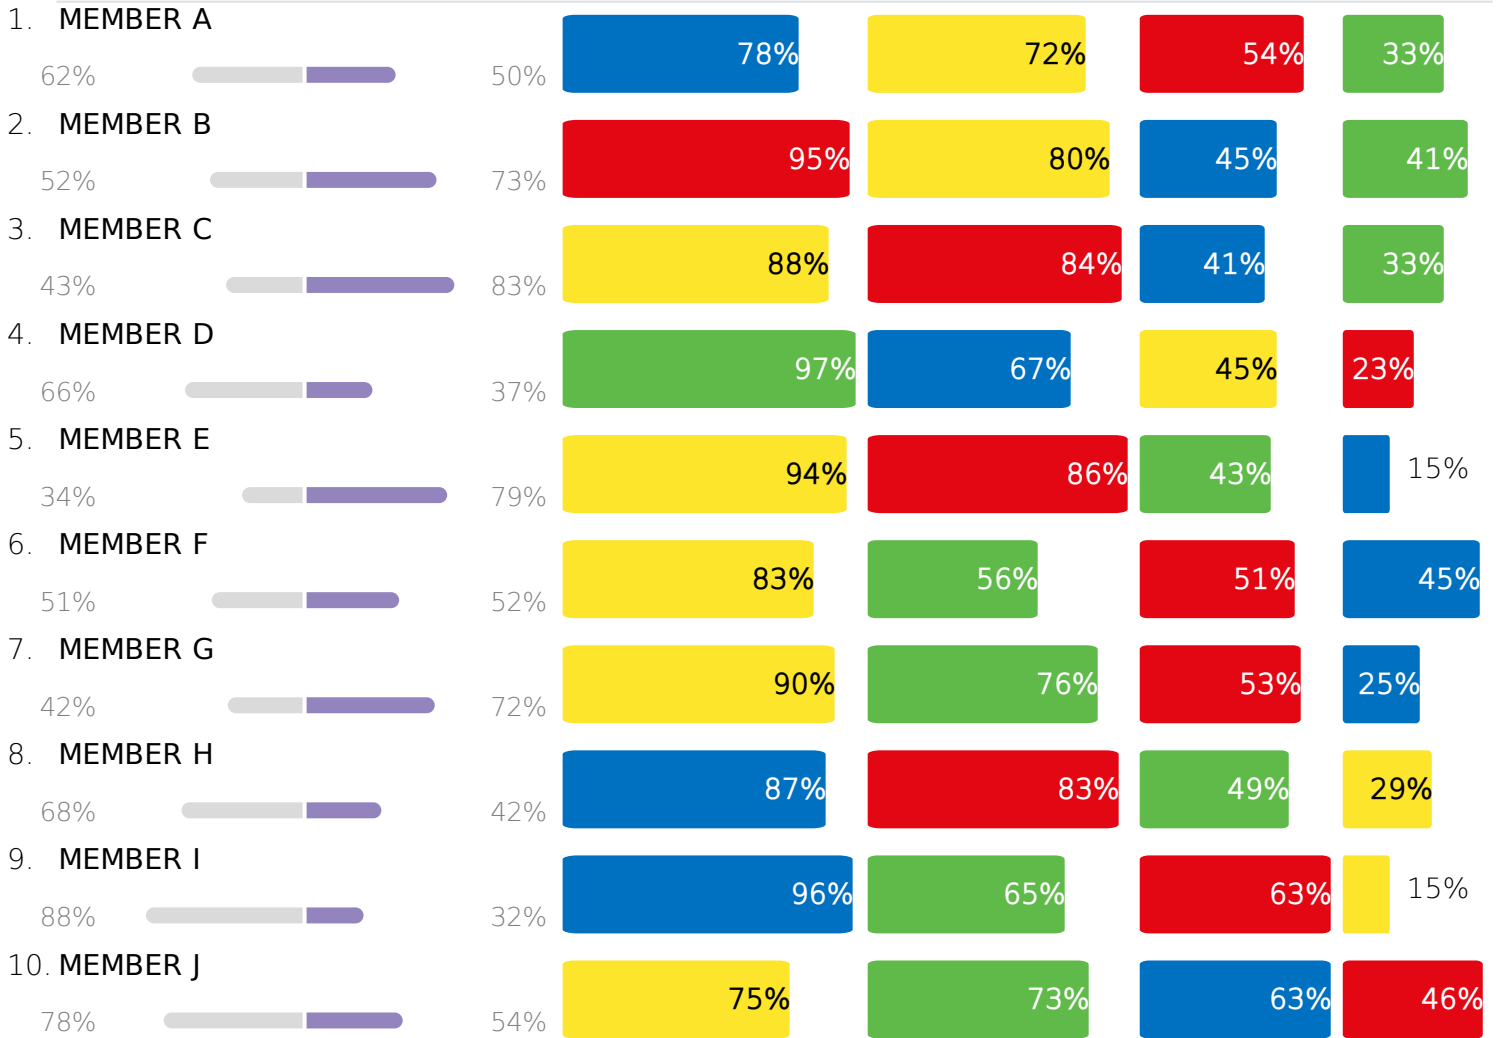

Demo Team

SENSING & INTUITION

TOP 2 TEAM COLORS

BOTTOM 2 TEAM COLORS

TEAM COLORS OVER 50%